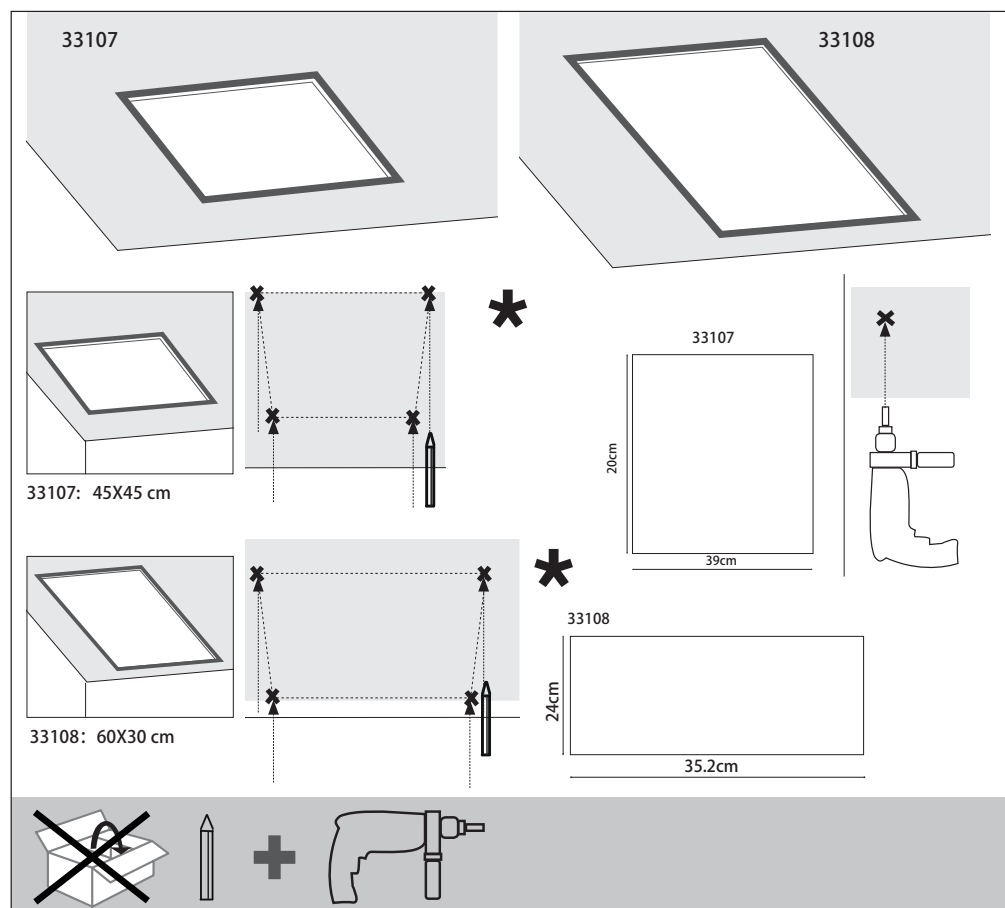

555 mm

420 mm

A Ceiling Panel Mount

B Recessed Ceiling Mount

C Semi Recessed Mount

EGLO

33107
33108

LED-PANEL

555 mm

420mm

D Surface Mount

E Hanging Mount

F

OFF ON	OFF ON
W	9 Single colors
10% 25% 50% 100%	* [brightness icon]
D1 D2	hold [D1/D2] 3 sec → memorize settings → press [D1/D2] → set memorize settings
Flash Smooth	Changing function