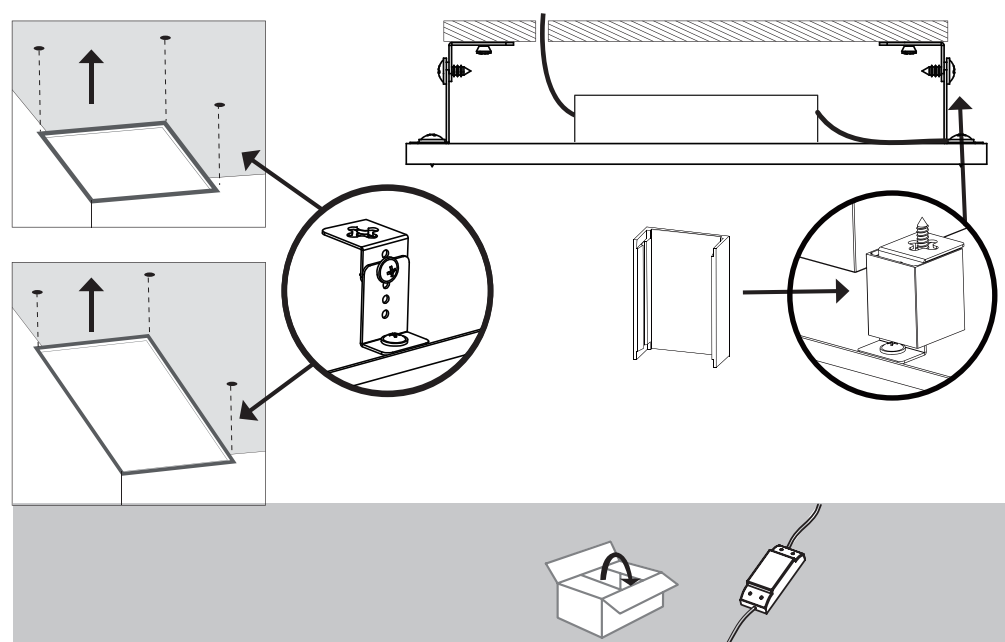

555 mm

420 mm

A Ceiling Panel Mount

B Recessed Ceiling Mount

C Semi Recessed Mount

EGLO

33107
33108

LED-PANEL

555 mm

420mm

D Surface Mount

E Hanging Mount

F

OFF ON	OFF ON
W	9 Single colors
10% 25% 50% 100%	* [brightness icon]
D1 D2	hold [D1/D2] 3 sec → memorize settings → press [D1/D2] → set memorize settings
Flash Smooth	Changing function