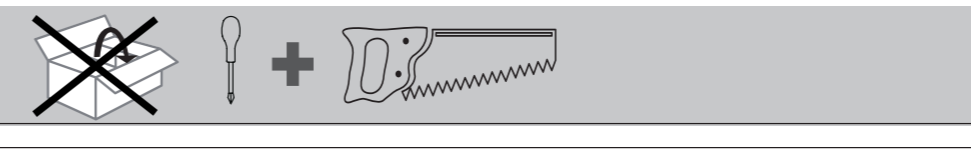

555 mm

420 mm

A Ceiling Panel Mount

B Recessed Ceiling Mount

C Semi Recessed Mount

EGLO

33107
33108

LED-PANEL

555 mm

420mm

D Surface Mount

E Hanging Mount

F

OFF ON	OFF ON
W	9 Single colors
10% 25% 50% 100%	* [brightness icon]
D1 D2	hold [D1/D2] 3 sec → memorize settings → press [D1/D2] → set memorize settings
Flash Smooth	Changing function