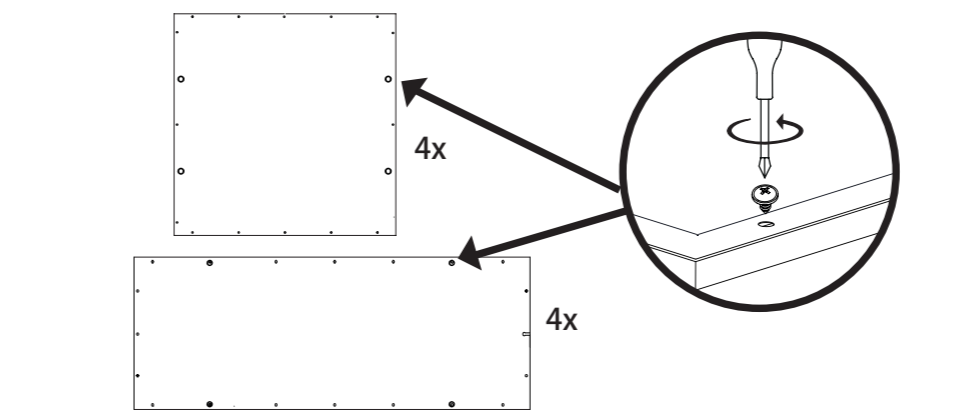

555 mm

420 mm

A Ceiling Panel Mount

B Recessed Ceiling Mount

C Semi Recessed Mount

EGLO

33107
33108

LED-PANEL

555 mm

420mm

D Surface Mount

E Hanging Mount

F

OFF ON	OFF ON
W	9 Single colors
10% 25% 50% 100%	* [brightness icon]
D1 D2	hold [D1/D2] 3 sec → memorize settings → press [D1/D2] → set memorize settings
Flash Smooth	Changing function