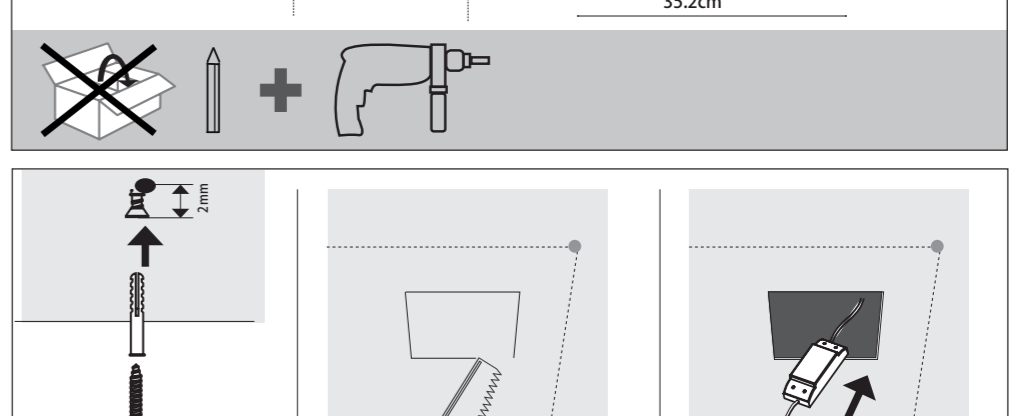

555 mm

420 mm

A Ceiling Panel Mount

B Recessed Ceiling Mount

C Semi Recessed Mount

EGLO

33107
33108

LED-PANEL

555 mm

420mm

D Surface Mount

E Hanging Mount

F

OFF ON	OFF ON
W	9 Single colors
10% 25% 50% 100%	* [brightness icon]
D1 D2	hold [D1/D2] 3 sec → memorize settings → press [D1/D2] → set memorize settings
Flash Smooth	Changing function