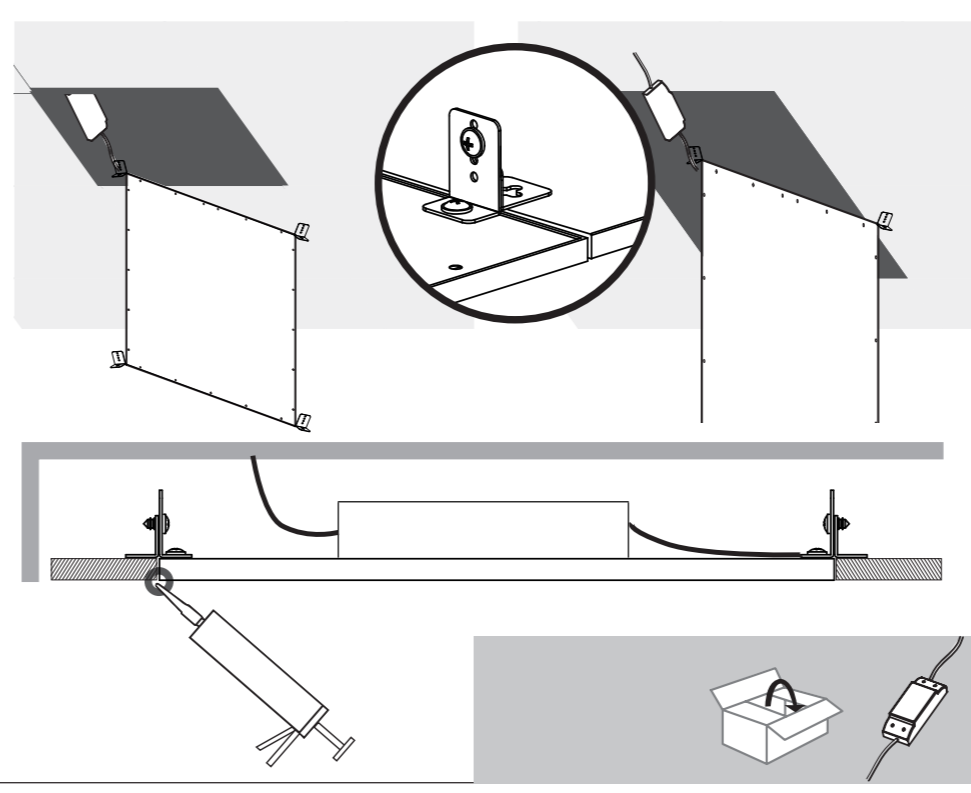

555 mm

420 mm

A Ceiling Panel Mount

B Recessed Ceiling Mount

C Semi Recessed Mount

EGLO

33107
33108

LED-PANEL

555 mm

420mm

D Surface Mount

E Hanging Mount

F

OFF ON	OFF ON
W	9 Single colors
10% 25% 50% 100%	* [brightness icon]
D1 D2	hold [D1/D2] 3 sec → memorize settings → press [D1/D2] → set memorize settings
Flash Smooth	Changing function