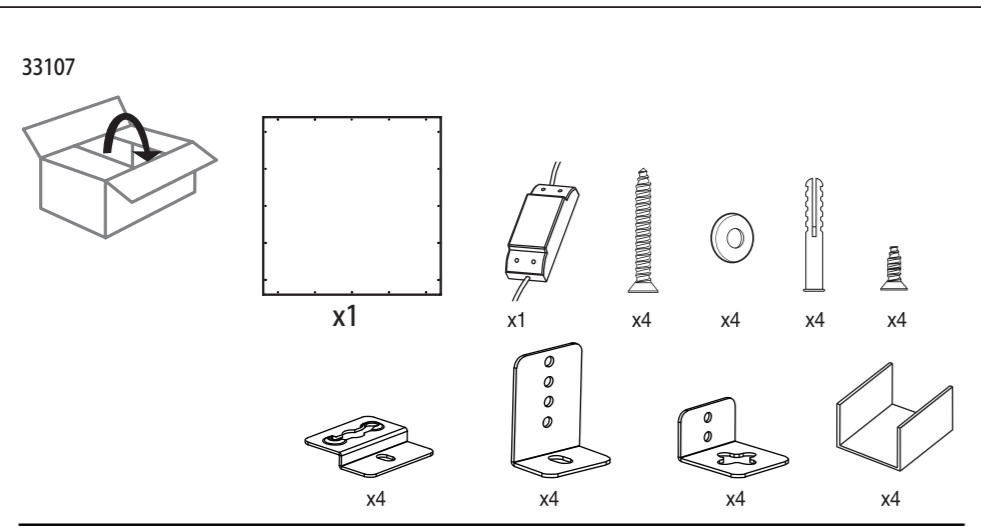

555 mm

420 mm

A Ceiling Panel Mount

B Recessed Ceiling Mount

C Semi Recessed Mount

EGLO

33107
33108

LED-PANEL

555 mm

420mm

D Surface Mount

E Hanging Mount

F

OFF ON	OFF ON
W	9 Single colors
10% 25% 50% 100%	* [brightness icon]
D1 D2	hold [D1/D2] 3 sec → memorize settings → press [D1/D2] → set memorize settings
Flash Smooth	Changing function