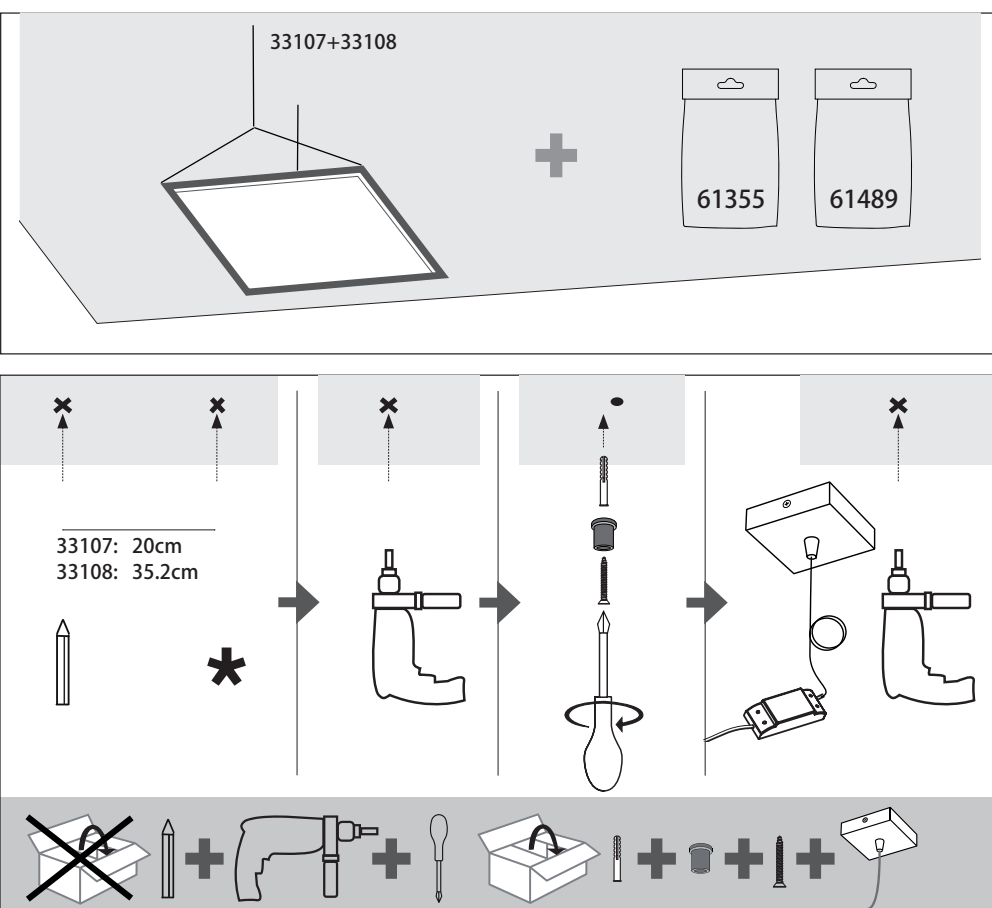

555 mm

420 mm

A Ceiling Panel Mount

B Recessed Ceiling Mount

C Semi Recessed Mount

EGLO

33107
33108

LED-PANEL

555 mm

420mm

D Surface Mount

E Hanging Mount

F

OFF ON	OFF ON
W	9 Single colors
10% 25% 50% 100%	* [brightness icon]
D1 D2	hold [D1/D2] 3 sec → memorize settings → press [D1/D2] → set memorize settings
Flash Smooth	Changing function

Pairing

< 5 sec. 3x ON

Unpairing

< 5 sec. 3x OFF