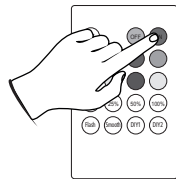

555 mm

420mm

D Surface Mount

E Hanging Mount

F

OFF ON	OFF ON
W	9 Single colors
10% 25% 50% 100%	* [brightness icon]
D1 D2	hold [D1/D2] 3 sec → memorize settings → press [D1/D2] → set memorize settings
Flash Smooth	Changing function

Pairing

< 5 sec. 3x ON

Unpairing

< 5 sec. 3x OFF