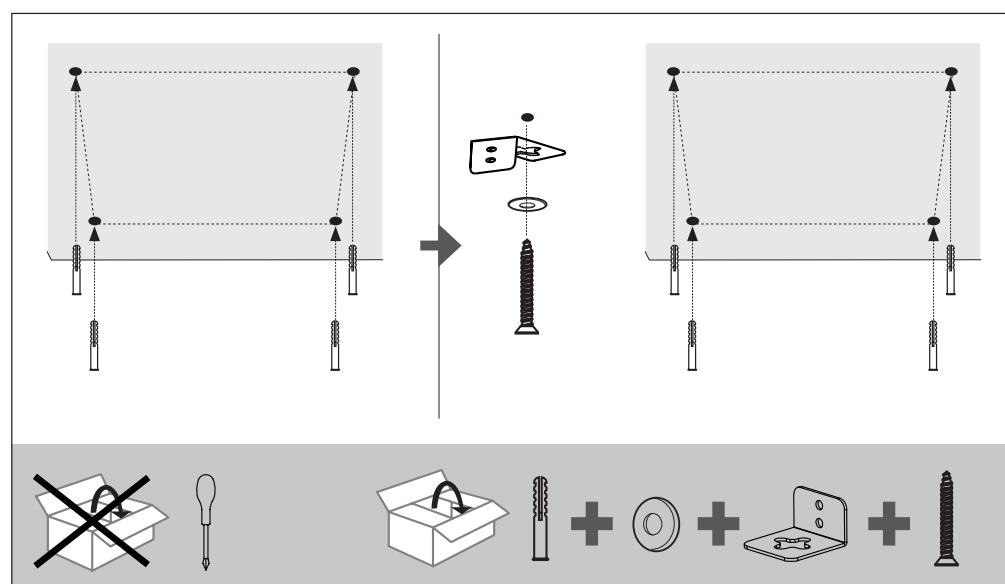

555 mm

420 mm

A Ceiling Panel Mount

B Recessed Ceiling Mount

C Semi Recessed Mount

EGLO

33107
33108

LED-PANEL

555 mm

420mm

D Surface Mount

E Hanging Mount

F

OFF ON	OFF ON
W	9 Single colors
10% 25% 50% 100%	* [brightness icon]
D1 D2	hold [D1/D2] 3 sec → memorize settings → press [D1/D2] → set memorize settings
Flash Smooth	Changing function