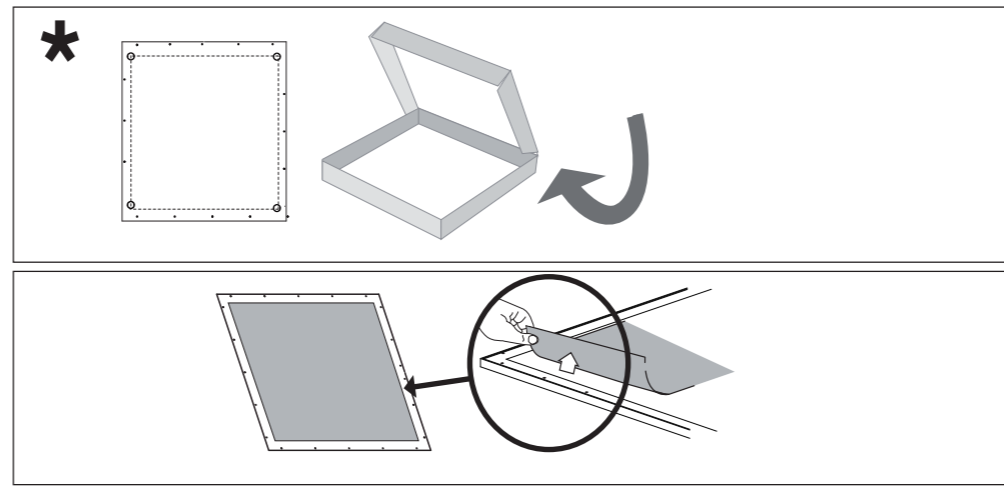

555 mm

420 mm

A Ceiling Panel Mount

B Recessed Ceiling Mount

C Semi Recessed Mount

EGLO

33107
33108

LED-PANEL

555 mm

420mm

D Surface Mount

E Hanging Mount

F

OFF ON	OFF ON
W	9 Single colors
10% 25% 50% 100%	* [brightness icon]
D1 D2	hold [D1/D2] 3 sec → memorize settings → press [D1/D2] → set memorize settings
Flash Smooth	Changing function