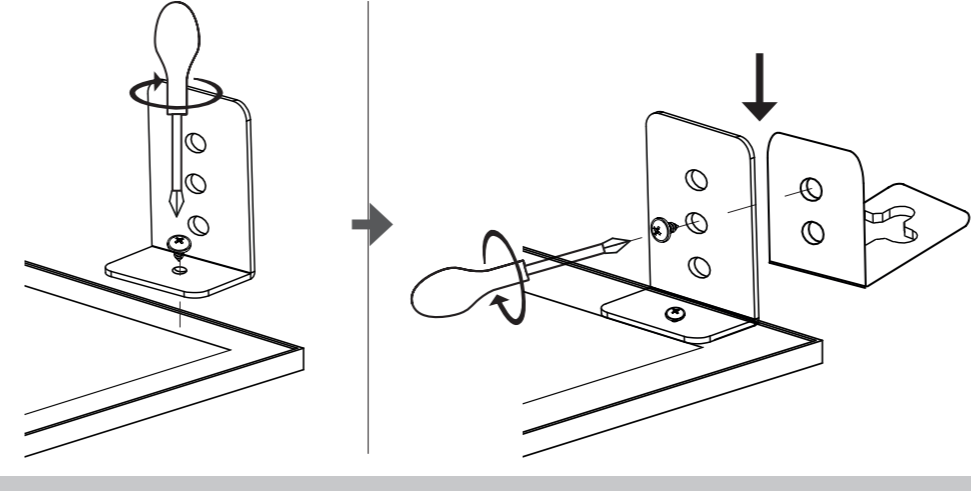

555 mm

420 mm

A Ceiling Panel Mount

B Recessed Ceiling Mount

C Semi Recessed Mount

EGLO

33107
33108

LED-PANEL

555 mm

420mm

D Surface Mount

E Hanging Mount

F

OFF ON	OFF ON
W	9 Single colors
10% 25% 50% 100%	* [brightness icon]
D1 D2	hold [D1/D2] 3 sec → memorize settings → press [D1/D2] → set memorize settings
Flash Smooth	Changing function