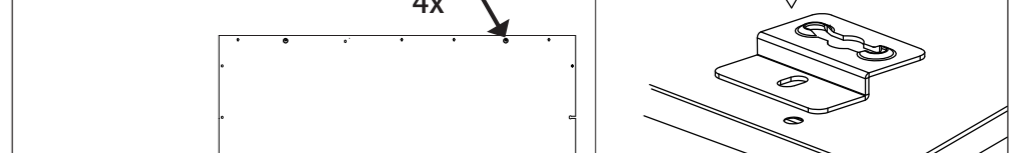

555 mm

420 mm

A Ceiling Panel Mount

B Recessed Ceiling Mount

C Semi Recessed Mount

EGLO

33107
33108

LED-PANEL

555 mm

420mm

D Surface Mount

E Hanging Mount

F

OFF ON	OFF ON
W	9 Single colors
10% 25% 50% 100%	* [brightness icon]
D1 D2	hold [D1/D2] 3 sec → memorize settings → press [D1/D2] → set memorize settings
Flash Smooth	Changing function