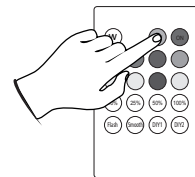

555 mm

420mm

D Surface Mount

E Hanging Mount

F

OFF ON	OFF ON
W	9 Single colors
10% 25% 50% 100%	* [brightness icon]
D1 D2	hold [D1/D2] 3 sec → memorize settings → press [D1/D2] → set memorize settings
Flash Smooth	Changing function

Pairing

< 5 sec. 3x ON

Unpairing

< 5 sec. 3x OFF