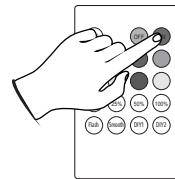

555 mm

420mm

D Surface Mount

E Hanging Mount

F

OFF ON	OFF ON
W	9 Single colors
10% 25% 50% 100%	* [brightness icon]
D1 D2	hold [D1/D2] 3 sec → memorize settings → press [D1/D2] → set memorize settings
Flash Smooth	Changing function

Pairing

< 5 sec. 3x ON

Unpairing

< 5 sec. 3x OFF