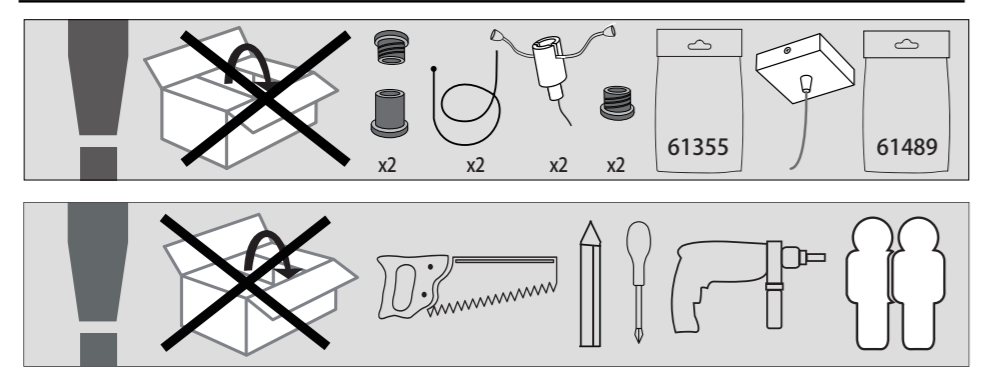

555 mm

420 mm

A Ceiling Panel Mount

B Recessed Ceiling Mount

C Semi Recessed Mount

EGLO

33107
33108

LED-PANEL

555 mm

420mm

D Surface Mount

E Hanging Mount

F

OFF ON	OFF ON
W	9 Single colors
10% 25% 50% 100%	* [brightness icon]
D1 D2	hold [D1/D2] 3 sec → memorize settings → press [D1/D2] → set memorize settings
Flash Smooth	Changing function