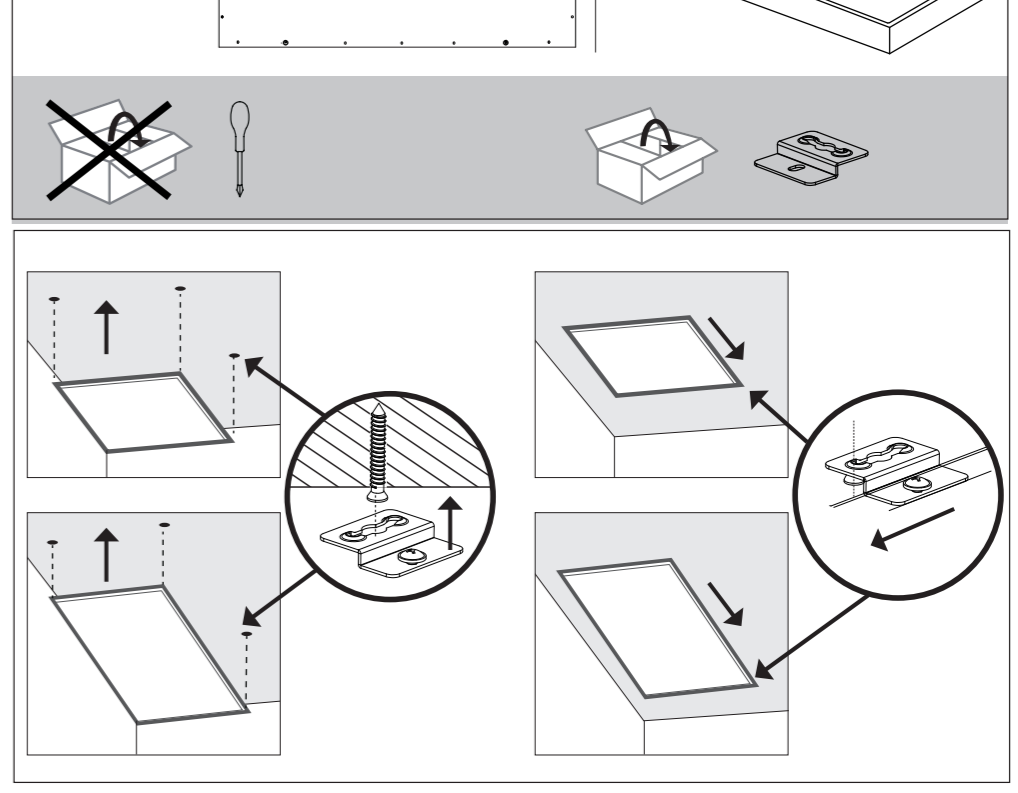

555 mm

420 mm

A Ceiling Panel Mount

B Recessed Ceiling Mount

C Semi Recessed Mount

EGLO

33107
33108

LED-PANEL

555 mm

420mm

D Surface Mount

E Hanging Mount

F

OFF ON	OFF ON
W	9 Single colors
10% 25% 50% 100%	* [brightness icon]
D1 D2	hold [D1/D2] 3 sec → memorize settings → press [D1/D2] → set memorize settings
Flash Smooth	Changing function