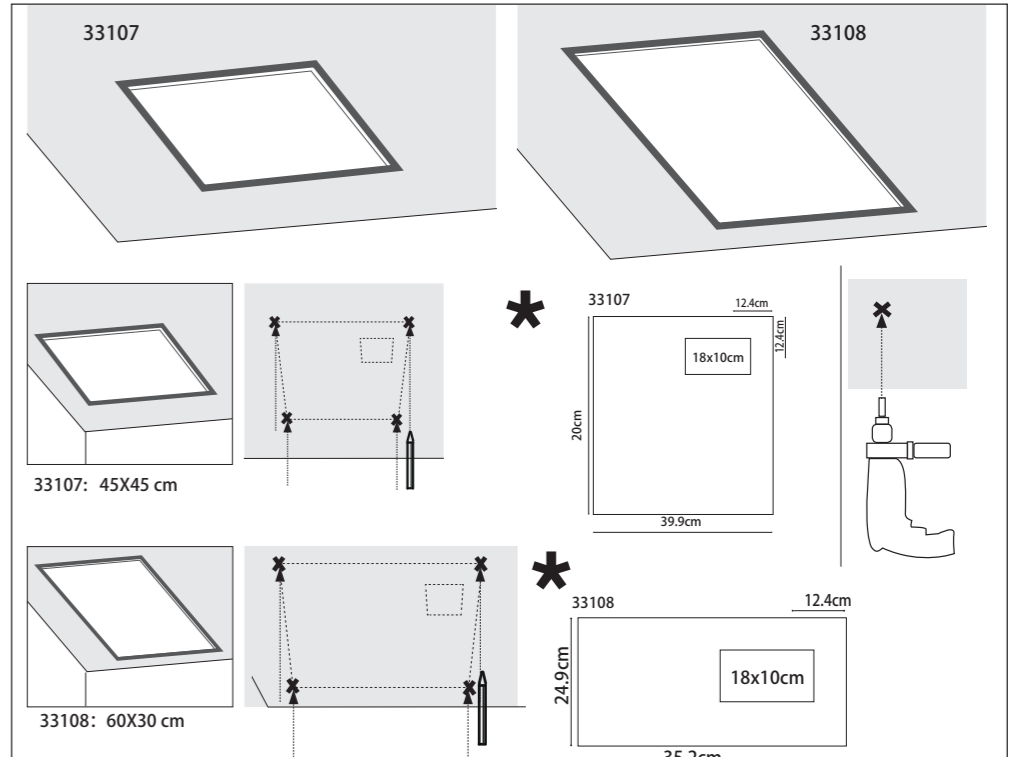

555 mm

420 mm

A Ceiling Panel Mount

B Recessed Ceiling Mount

C Semi Recessed Mount

EGLO

33107
33108

LED-PANEL

555 mm

420mm

D Surface Mount

E Hanging Mount

F

OFF ON	OFF ON
W	9 Single colors
10% 25% 50% 100%	* [brightness icon]
D1 D2	hold [D1/D2] 3 sec → memorize settings → press [D1/D2] → set memorize settings
Flash Smooth	Changing function