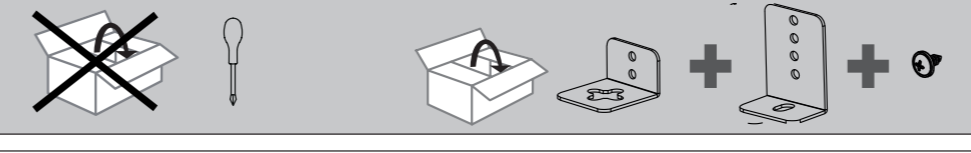

555 mm

420 mm

A Ceiling Panel Mount

B Recessed Ceiling Mount

C Semi Recessed Mount

EGLO

33107
33108

LED-PANEL

555 mm

420mm

D Surface Mount

E Hanging Mount

F

OFF ON	OFF ON
W	9 Single colors
10% 25% 50% 100%	* [brightness icon]
D1 D2	hold [D1/D2] 3 sec → memorize settings → press [D1/D2] → set memorize settings
Flash Smooth	Changing function