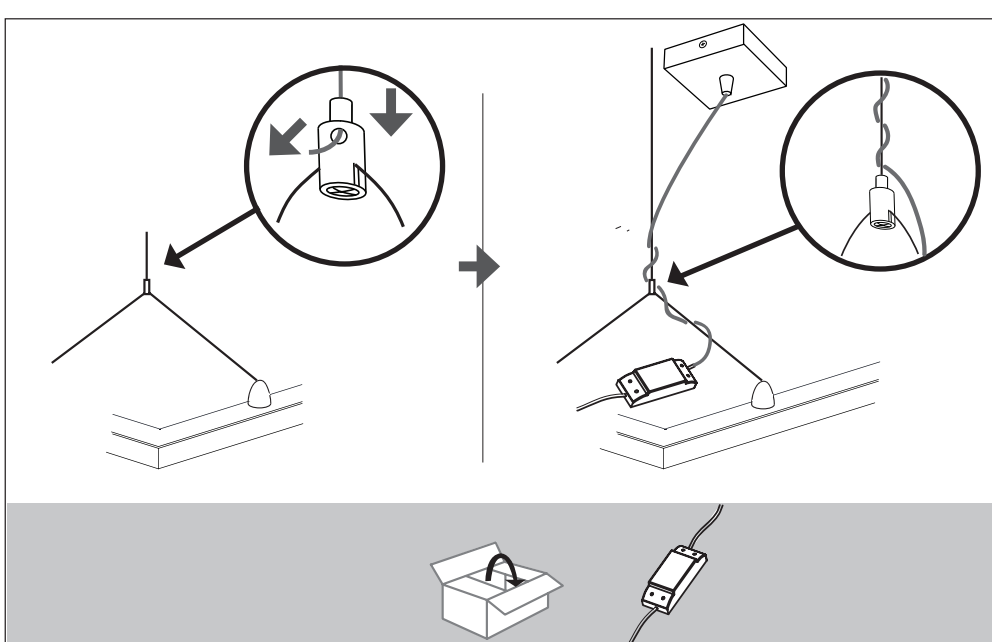

555 mm

420 mm

A Ceiling Panel Mount

B Recessed Ceiling Mount

C Semi Recessed Mount

EGLO

33107
33108

LED-PANEL

555 mm

420mm

D Surface Mount

E Hanging Mount

F

OFF ON	OFF ON
W	9 Single colors
10% 25% 50% 100%	* [brightness icon]
D1 D2	hold [D1/D2] 3 sec → memorize settings → press [D1/D2] → set memorize settings
Flash Smooth	Changing function