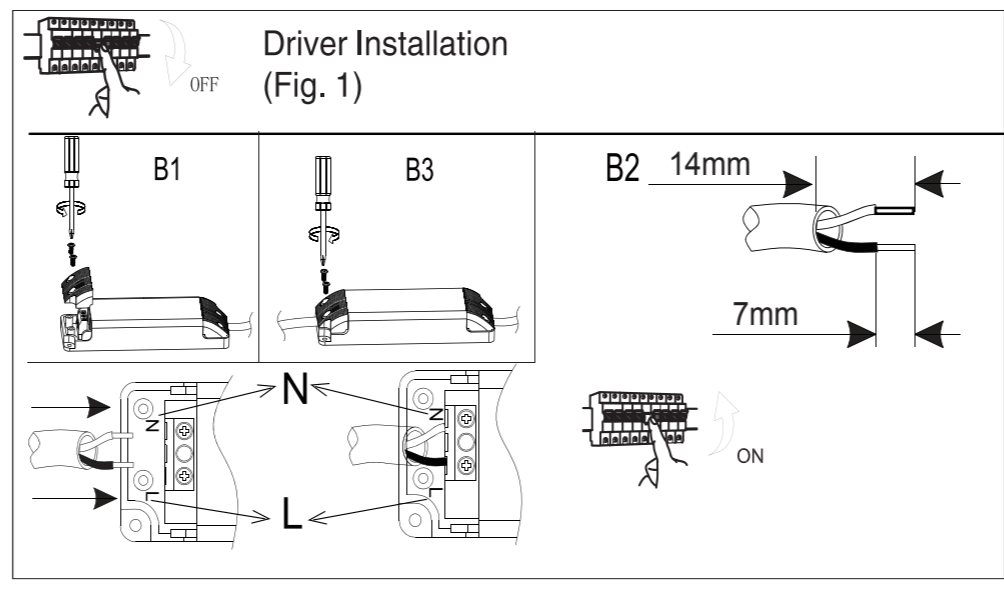

555 mm

420 mm

A Ceiling Panel Mount

B Recessed Ceiling Mount

C Semi Recessed Mount

EGLO

33107
33108

LED-PANEL

555 mm

420mm

D Surface Mount

E Hanging Mount

F

OFF ON	OFF ON
W	9 Single colors
10% 25% 50% 100%	* [brightness icon]
D1 D2	hold [D1/D2] 3 sec → memorize settings → press [D1/D2] → set memorize settings
Flash Smooth	Changing function