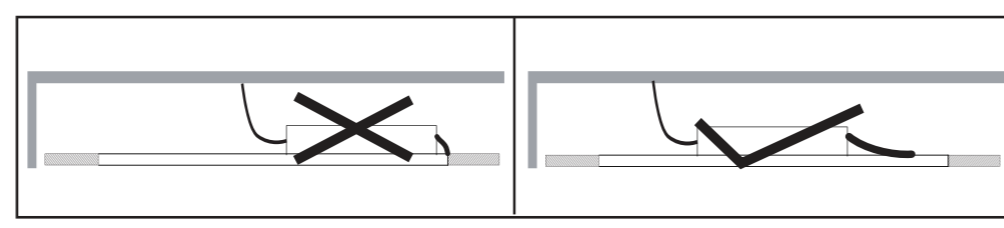

555 mm

420 mm

A Ceiling Panel Mount

B Recessed Ceiling Mount

C Semi Recessed Mount

EGLO

33107
33108

LED-PANEL

555 mm

420mm

D Surface Mount

E Hanging Mount

F

OFF ON	OFF ON
W	9 Single colors
10% 25% 50% 100%	* [brightness icon]
D1 D2	hold [D1/D2] 3 sec → memorize settings → press [D1/D2] → set memorize settings
Flash Smooth	Changing function