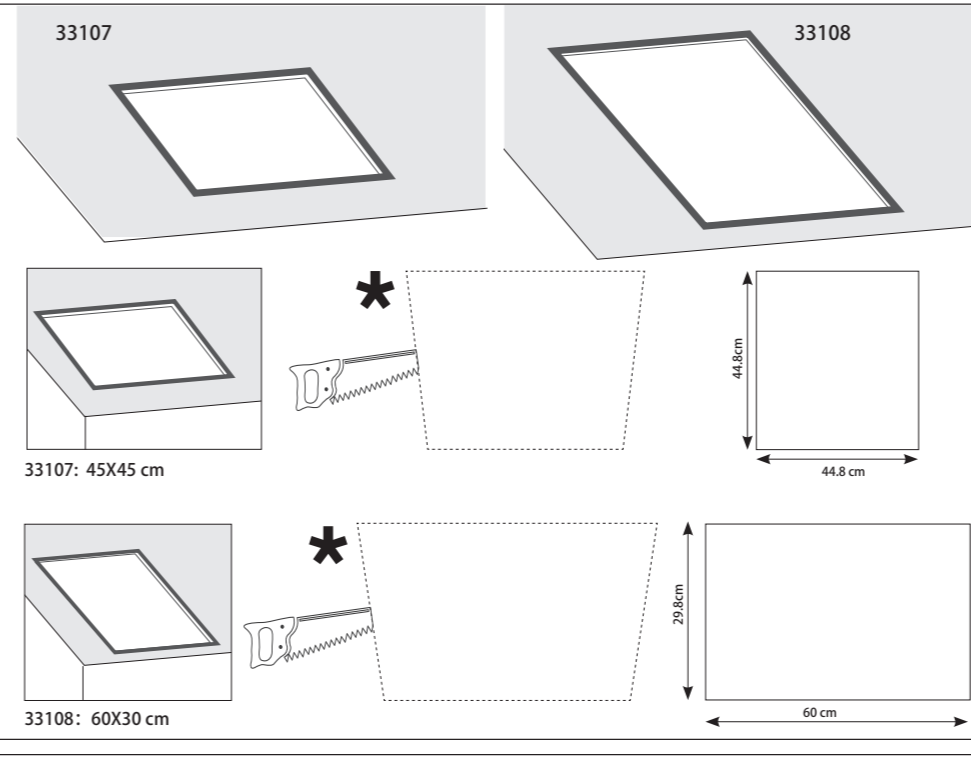

555 mm

420 mm

A Ceiling Panel Mount

B Recessed Ceiling Mount

C Semi Recessed Mount

EGLO

33107
33108

LED-PANEL

555 mm

420mm

D Surface Mount

E Hanging Mount

F

OFF ON	OFF ON
W	9 Single colors
10% 25% 50% 100%	* [brightness icon]
D1 D2	hold [D1/D2] 3 sec → memorize settings → press [D1/D2] → set memorize settings
Flash Smooth	Changing function