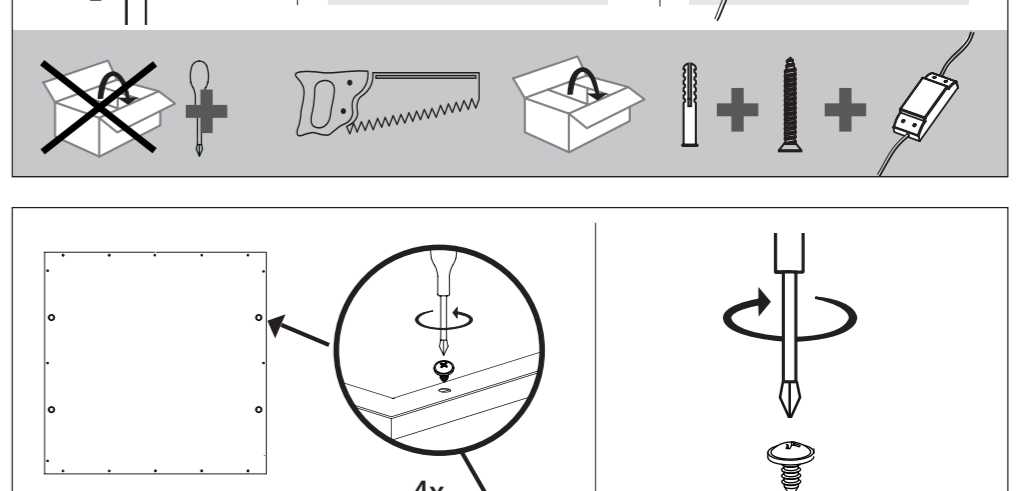

555 mm

420 mm

A Ceiling Panel Mount

B Recessed Ceiling Mount

C Semi Recessed Mount

EGLO

33107
33108

LED-PANEL

555 mm

420mm

D Surface Mount

E Hanging Mount

F

OFF ON	OFF ON
W	9 Single colors
10% 25% 50% 100%	* [brightness icon]
D1 D2	hold [D1/D2] 3 sec → memorize settings → press [D1/D2] → set memorize settings
Flash Smooth	Changing function