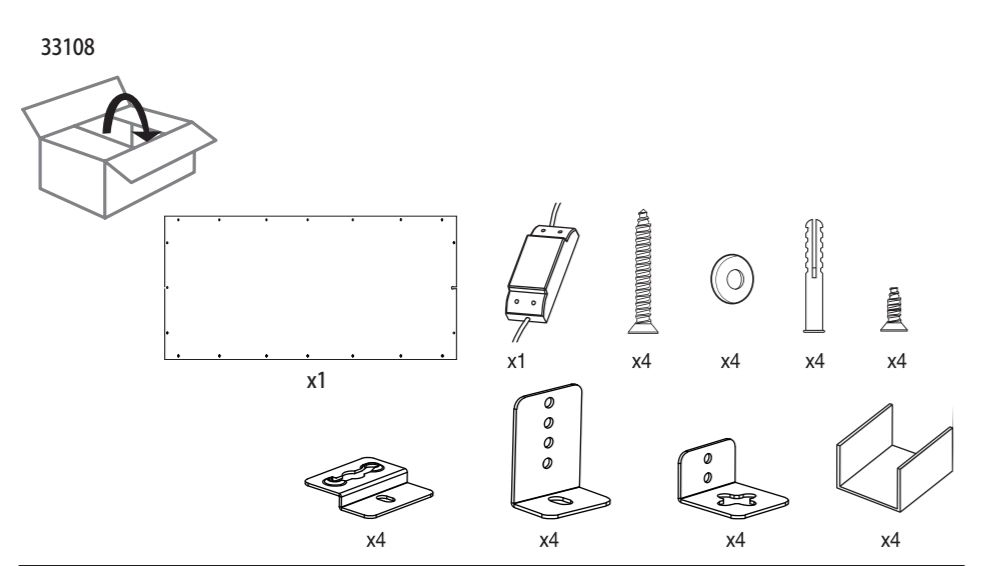

555 mm

420 mm

A Ceiling Panel Mount

B Recessed Ceiling Mount

C Semi Recessed Mount

EGLO

33107
33108

LED-PANEL

555 mm

420mm

D Surface Mount

E Hanging Mount

F

OFF ON	OFF ON
W	9 Single colors
10% 25% 50% 100%	* [brightness icon]
D1 D2	hold [D1/D2] 3 sec → memorize settings → press [D1/D2] → set memorize settings
Flash Smooth	Changing function