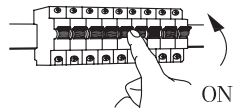

555 mm

420 mm

A Ceiling Panel Mount

B Recessed Ceiling Mount

C Semi Recessed Mount

EGLO

33107
33108

LED-PANEL

555 mm

420mm

D Surface Mount

E Hanging Mount

F

OFF ON	OFF ON
W	9 Single colors
10% 25% 50% 100%	* [brightness icon]
D1 D2	hold [D1/D2] 3 sec → memorize settings → press [D1/D2] → set memorize settings
Flash Smooth	Changing function