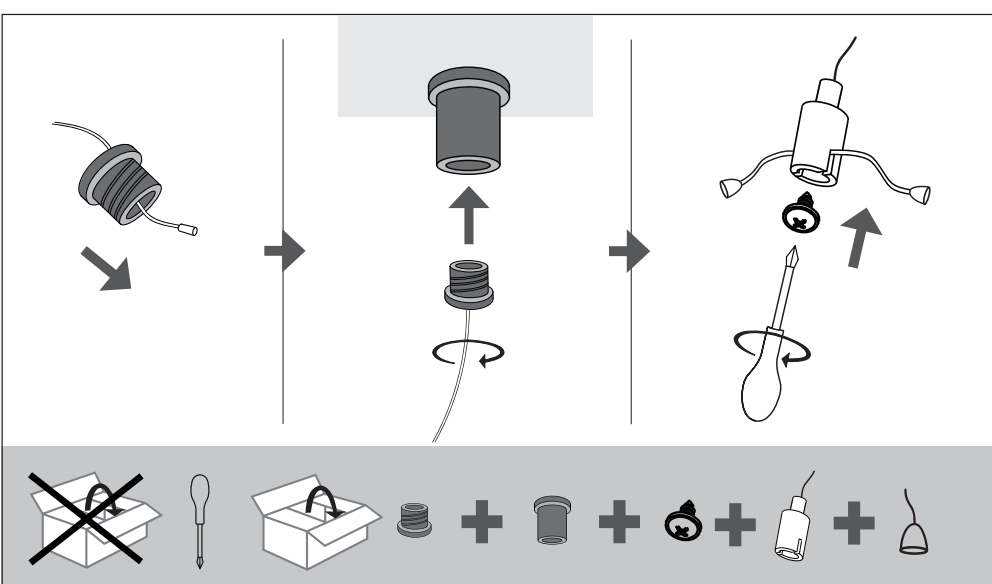

555 mm

420 mm

A Ceiling Panel Mount

B Recessed Ceiling Mount

C Semi Recessed Mount

EGLO

33107
33108

LED-PANEL

555 mm

420mm

D Surface Mount

E Hanging Mount

F

OFF ON	OFF ON
W	9 Single colors
10% 25% 50% 100%	* [brightness icon]
D1 D2	hold [D1/D2] 3 sec → memorize settings → press [D1/D2] → set memorize settings
Flash Smooth	Changing function