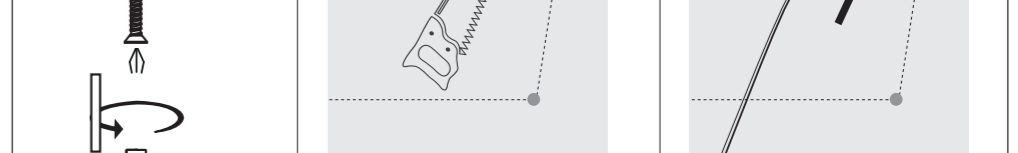

555 mm

420 mm

A Ceiling Panel Mount

B Recessed Ceiling Mount

C Semi Recessed Mount

EGLO

33107
33108

LED-PANEL

555 mm

420mm

D Surface Mount

E Hanging Mount

F

OFF ON	OFF ON
W	9 Single colors
10% 25% 50% 100%	* [brightness icon]
D1 D2	hold [D1/D2] 3 sec → memorize settings → press [D1/D2] → set memorize settings
Flash Smooth	Changing function