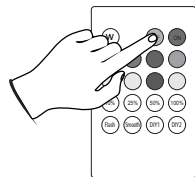

555 mm

420mm

D Surface Mount

E Hanging Mount

F

OFF ON	OFF ON
W	9 Single colors
10% 25% 50% 100%	* [brightness icon]
D1 D2	hold [D1/D2] 3 sec → memorize settings → press [D1/D2] → set memorize settings
Flash Smooth	Changing function

Pairing

< 5 sec. 3x ON

Unpairing

< 5 sec. 3x OFF