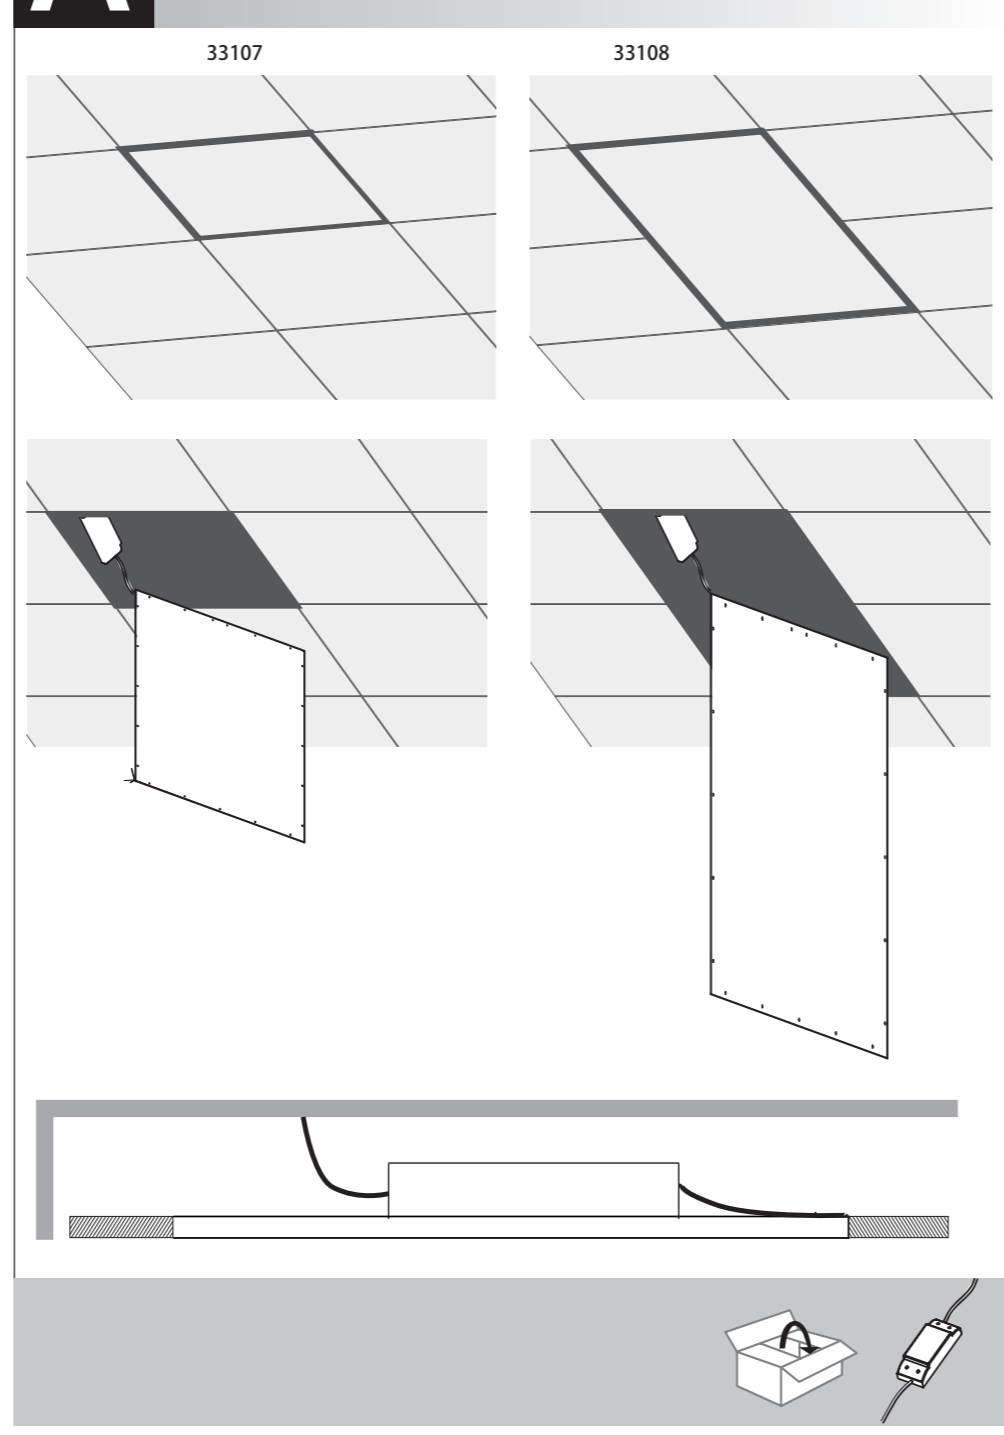

555 mm

420 mm

A Ceiling Panel Mount

B Recessed Ceiling Mount

C Semi Recessed Mount

EGLO

33107
33108

LED-PANEL

555 mm

420mm

D Surface Mount

E Hanging Mount

F

OFF ON	OFF ON
W	9 Single colors
10% 25% 50% 100%	* [brightness icon]
D1 D2	hold [D1/D2] 3 sec → memorize settings → press [D1/D2] → set memorize settings
Flash Smooth	Changing function