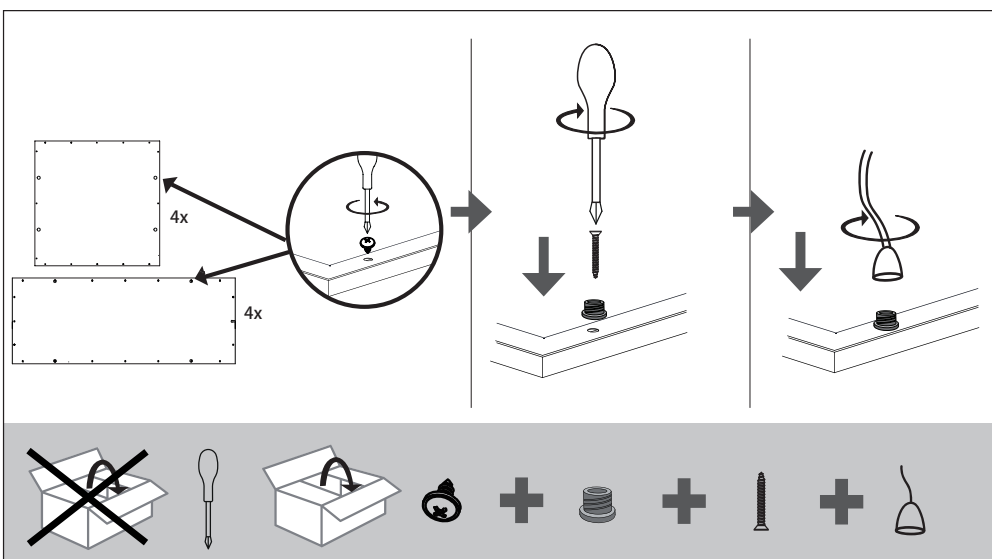

555 mm

420 mm

A Ceiling Panel Mount

B Recessed Ceiling Mount

C Semi Recessed Mount

EGLO

33107
33108

LED-PANEL

555 mm

420mm

D Surface Mount

E Hanging Mount

F

OFF ON	OFF ON
W	9 Single colors
10% 25% 50% 100%	* [brightness icon]
D1 D2	hold [D1/D2] 3 sec → memorize settings → press [D1/D2] → set memorize settings
Flash Smooth	Changing function