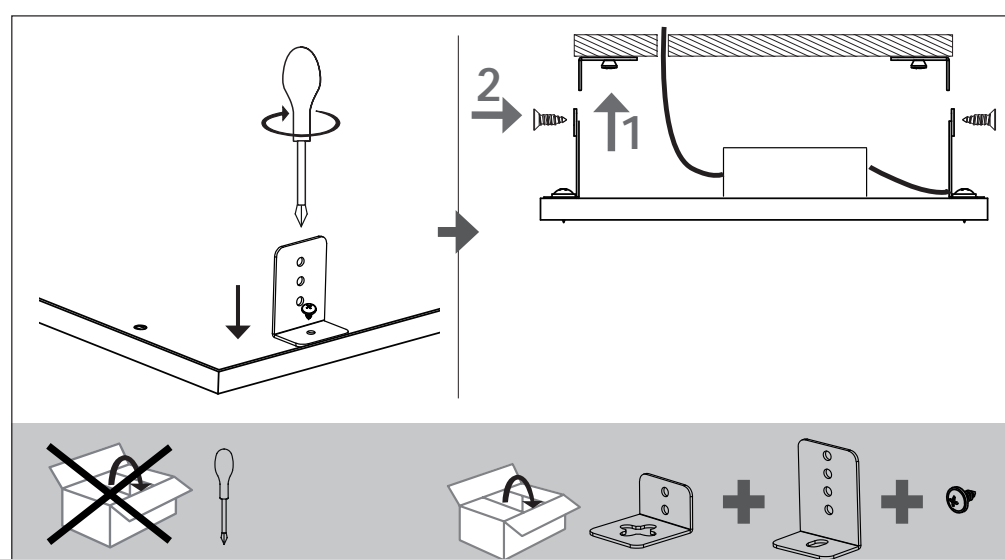

555 mm

420 mm

A Ceiling Panel Mount

B Recessed Ceiling Mount

C Semi Recessed Mount

EGLO

33107
33108

LED-PANEL

555 mm

420mm

D Surface Mount

E Hanging Mount

F

OFF ON	OFF ON
W	9 Single colors
10% 25% 50% 100%	* [brightness icon]
D1 D2	hold [D1/D2] 3 sec → memorize settings → press [D1/D2] → set memorize settings
Flash Smooth	Changing function